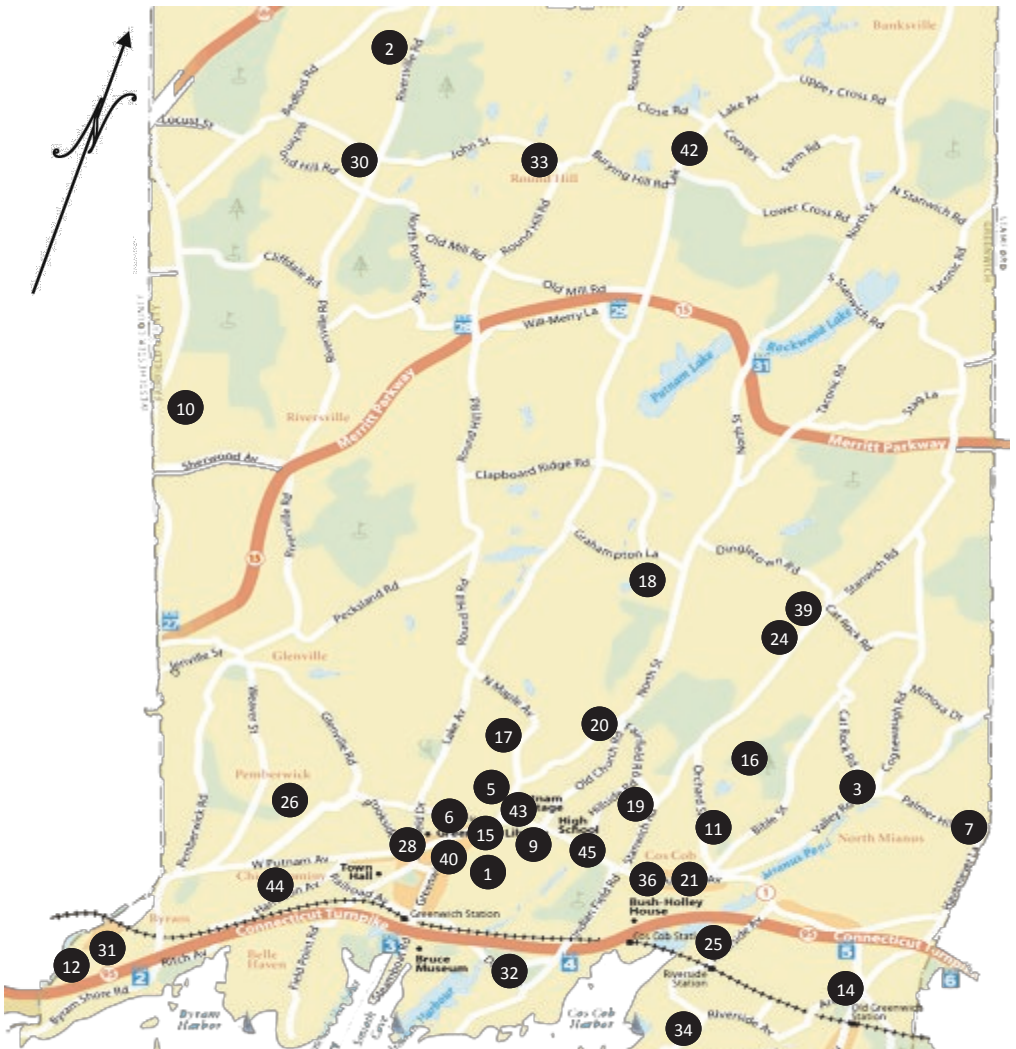

YMCA

www.ymca.org

203-869-1630

50 E. Putnam Ave, Greenwich

YWCA

www.ywcagreenwich.org

203-869-6501

259 E. Putnam Ave., Greenwich

Locations are approximate.

● = multiple locations - see listing.

1. Astronomical Society of Greenwich
2. Audubon Society
3. Bridges School
4. ● Bruce Museum of Arts and Science
5. Brunswick
6. Chabad Preschool
7. Childcare Learning Centers (Stamford, CT)
8. ● Children's Day School, Inc.
9. Christ Church Nursery School
10. Convent of the Sacred Heart-Barat Center
11. Cos Cob Preschool
12. Dorothy Hamill Skating Rink
13. ● Family Centers
14. First Church Preschool
15. First Presbyterian Church Nursery School
16. Garden Education Center
17. Greenwich Academy
18. Greenwich Catholic School
19. Greenwich Christian Preschool
20. Greenwich Country Day School
21. Gr. Intl Preschool at Wideworld Children's Corner
22. ● Greenwich Libraries
23. ● Greenwich Public Schools Preschool Program
24. Greenwich Reform Synagogue
25. Greenwich Spanish School
26. Little Friends
27. Maritime Aquarium (Norwalk, CT)
28. Mencius Mandarin Preschool
29. Neuberger Museum of Art (Purchase, NY)
30. North Greenwich Nursery School - Closed
31. Pat-a-Cake Preschool and Child Care Center
32. Putnam Indian Field School
33. Round Hill Nursery School
34. Saint Paul's Day School
35. Saint Saviour's Church Nursery School
36. Selma Maisel Nursery School
37. Stamford Museum & Nature Center (Stamford, CT)
38. Stepping Stones Museum for Children (Norwalk CT)
39. The Stanwich School PreK & K-Wildwood Cottage
40. The Preschool at 2nd Congregational Church
41. ● Town of Greenwich
42. Whitby School
43. YMCA
44. YMCA Childcare
45. YWCA, Preschool & International Preschool